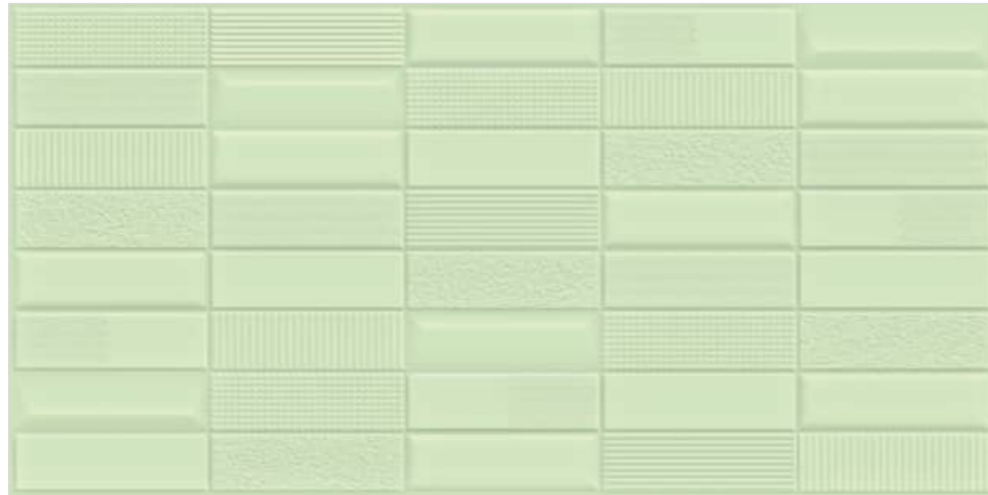

Thickness
 **9mm**

PREVIEW SHOWN
CREST BRICK &
CREST ELLE BRICK

ELITE

CREST LIME

CREST BELEGIA LIME 

CREST ALBA LIME 

Application Area

Residential Spaces