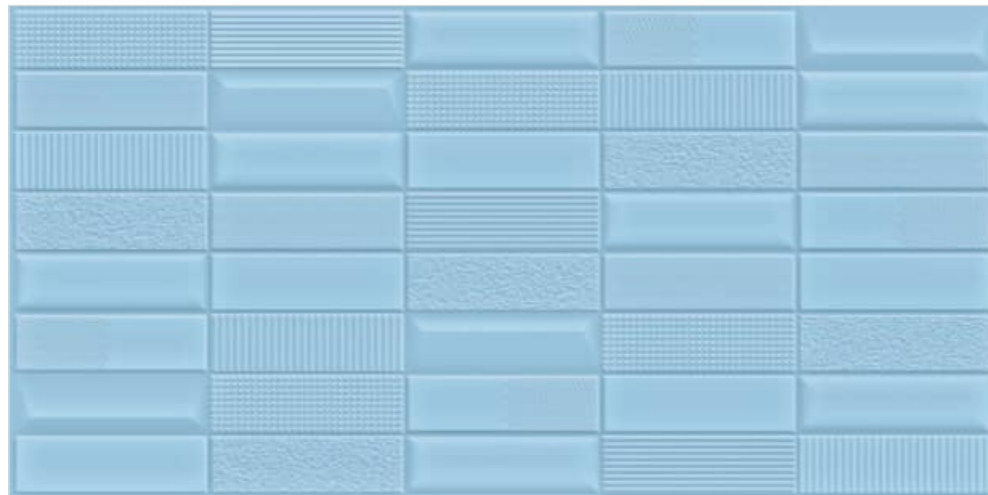

 CHROME TRIGO SPINCH

 CHROME ALBA SPINCH

 CHROME ELLE SPINCH

Size
600 x
1200 mm

Thickness
9mm

PREVIEW SHOWN
CREST SPINCH &
CREST TRIGO SPINCH

COCCIA CLEAN

CREST OCEAN