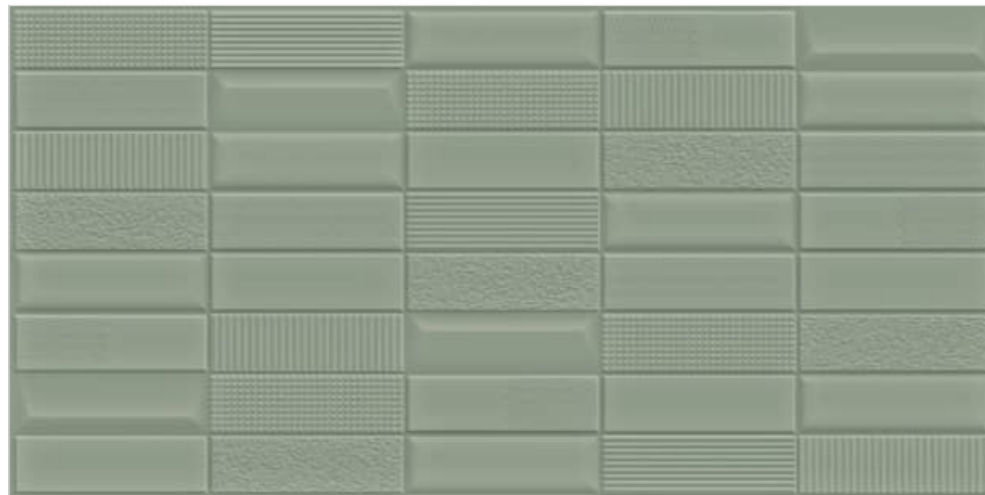

 CHROME ELLE LIME

Size
**600 x
1200 mm**

Thickness
 **9mm**

PREVIEW SHOWN
CREST LIME &
CREST BELEGIA LIME

SPINCE

CREST SPINCH

CREST BELEGIA SPINCH 

CREST ALBA SPINCH 