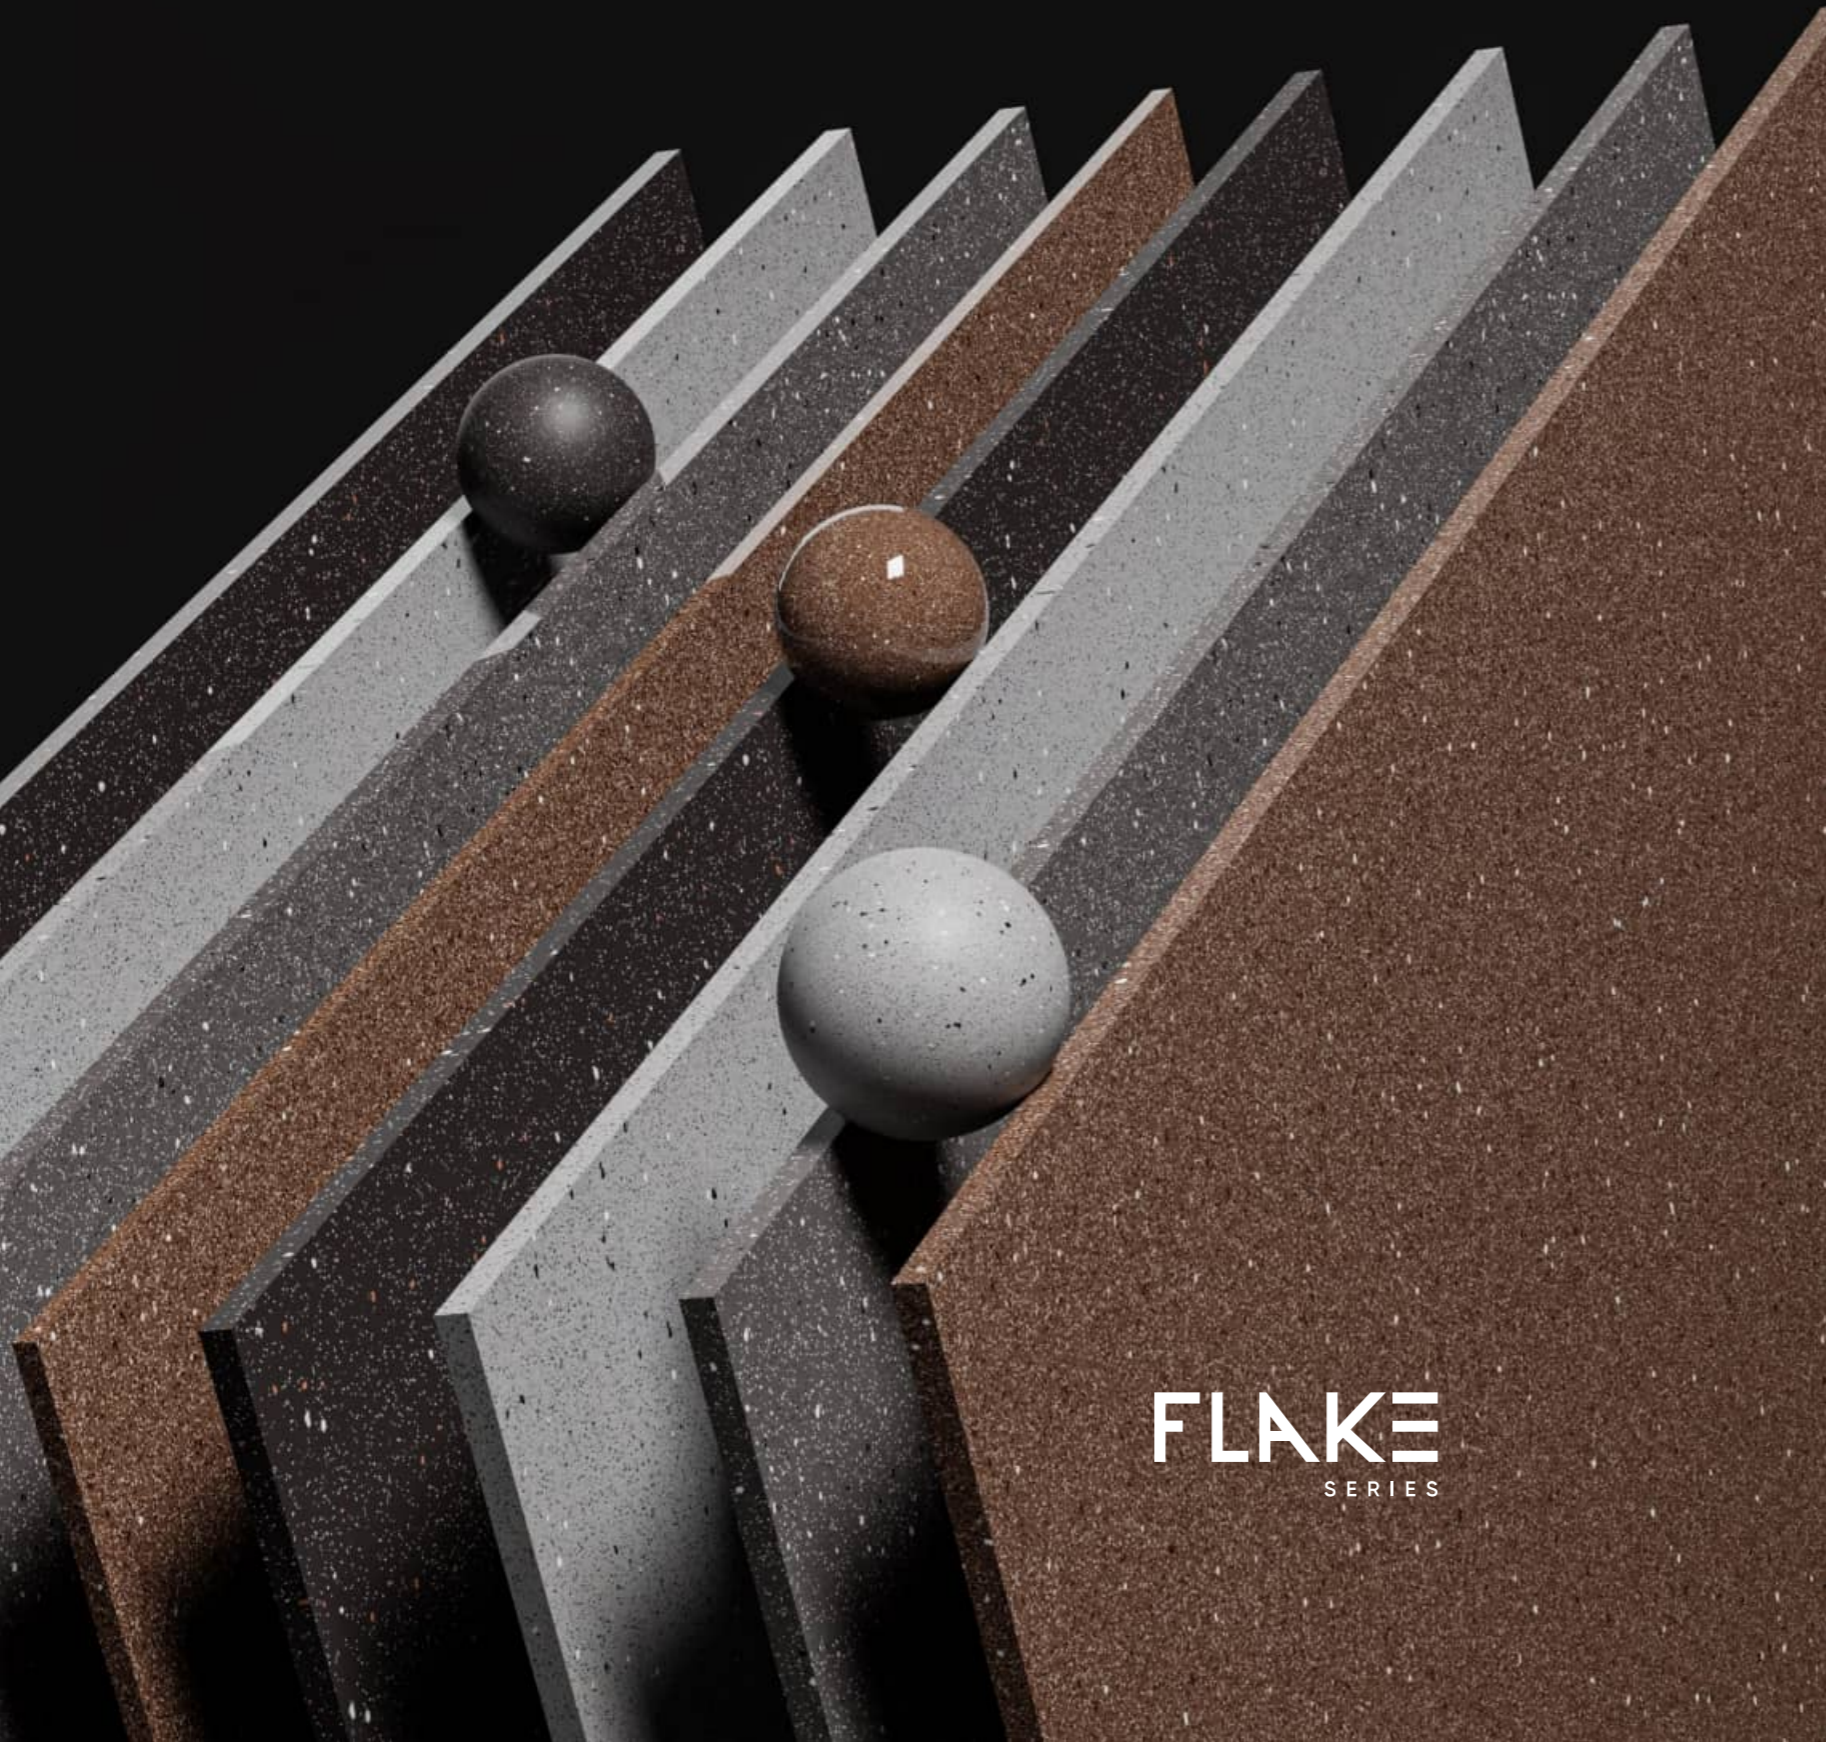

ARCHITECTURE WITHOUT LIMITS.
600x1200MM

FLAKE
SERIES

FLAKES OF
ELEGANCE

BOLD, BEAUTIFUL, DURABLE

Introducing our full-body tiles with a captivating flakes design, where style meets durability. These tiles feature a unique, textured surface with embedded flakes that create an eye-catching, natural look. Available in various colors and patterns, they offer the perfect balance of aesthetic appeal and lasting performance. Whether you're looking to enhance the elegance of your floors, walls, or other surfaces, these tiles bring a sophisticated touch to any space. Their robust construction ensures longevity, making them a smart choice for both residential and commercial settings.

**Any Architectural Work That Does
Not Express Serenity Is An Error**

-Luis Barragán

www.donatovitrified.com

FLAKE
SERIES

SOLID ELEGANCE,
SUPERIOR STRENGTH

**FULL
BODY**
VITRIFIED TILES

FLAKE
SERIES

DURABILITY IN
EVERY DETAIL

SCULPTING SPACES WITH STRENGTH

Our full-body tiles, measuring 600x1200mm with a thickness of 12mm, offer the perfect combination of strength and elegance for any space. These tiles are designed to provide a seamless, contemporary look, with the larger size minimizing grout lines for a more uniform, polished appearance. The 12mm thickness ensures exceptional durability, making them suitable for both high-traffic areas and residential spaces. Crafted with precision, these tiles offer a sturdy surface that resists wear and tear, while their sleek, modern design complements a variety of interior styles. Whether used for flooring, walls, or other surfaces, they promise to deliver lasting beauty and performance.