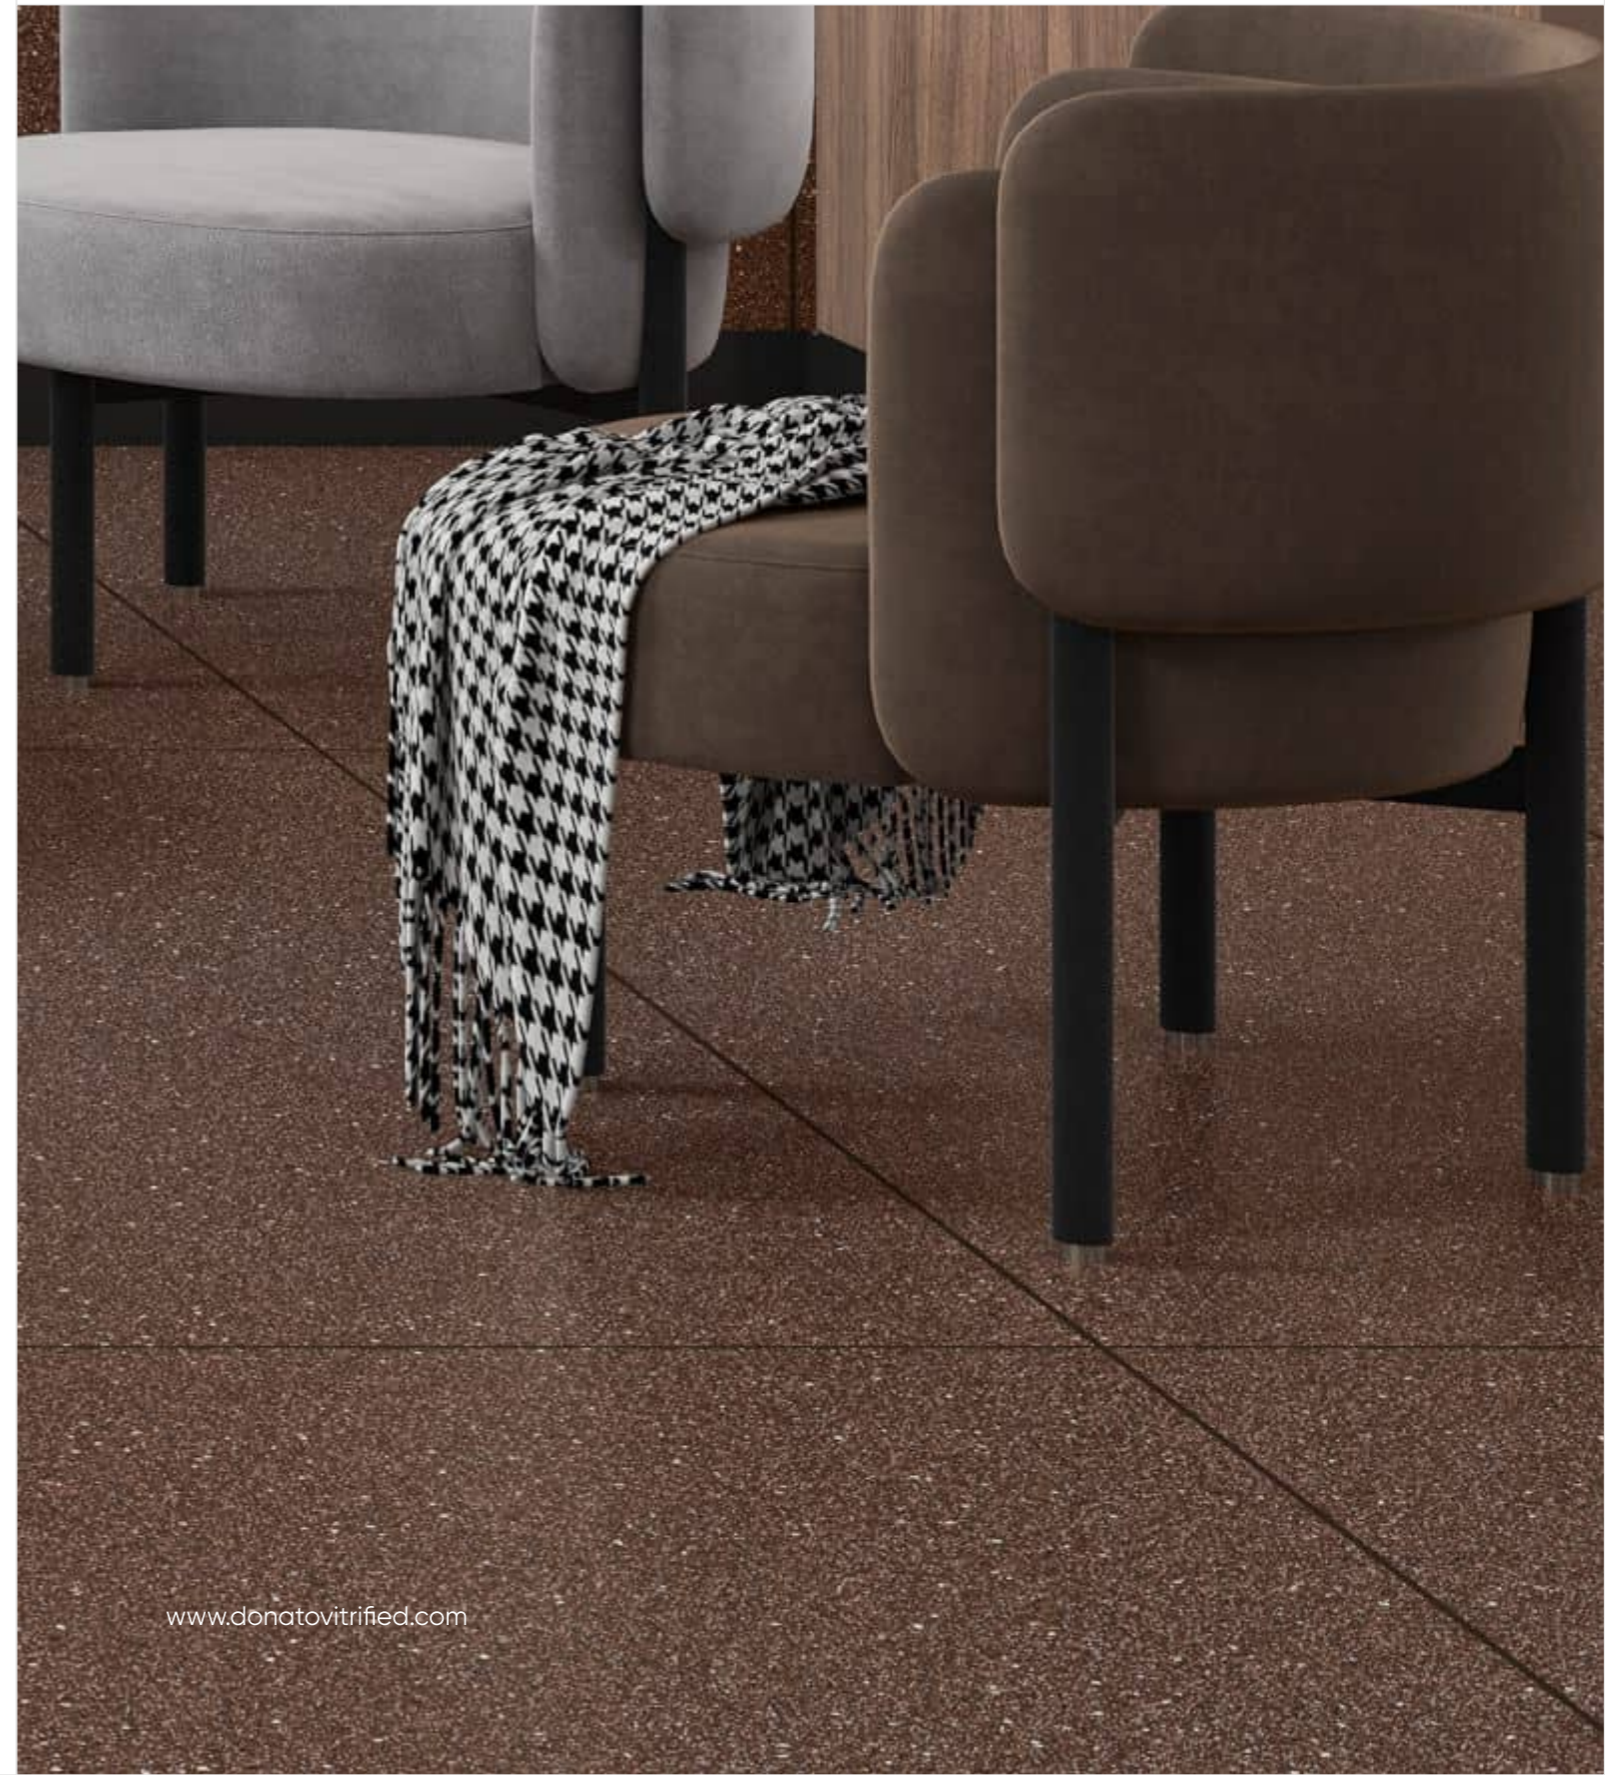

FULL
BODY
VITRIFIED TILES